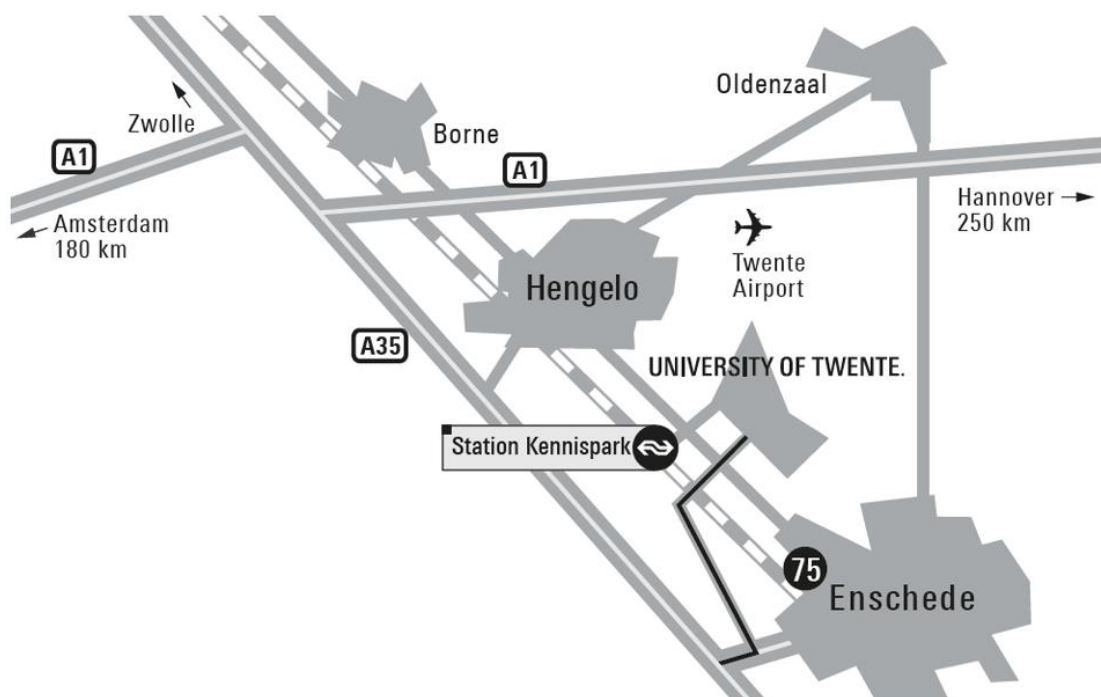

Route and map

The University of Twente is located in the east of the Netherlands between the cities of Enschede and Hengelo.

(Exception: The ITC faculty is located in the city centre of Enschede. For a route description to ITC visit www.utwente.nl/itc).

BY CAR

From the A1 motorway, take the A35 motorway towards Enschede. Then take **exit no.26** Enschede-West/Universiteit. Follow the signs *Universiteit*. If you use a navigation system, navigate to Drienerlolaan 5 in Enschede, Netherlands.

BY TRAIN

Take a train to Hengelo, Enschede or Enschede Kennispark. After that, follow the bus instructions below.

BY BUS

From Hengelo railway station take either bus 15 to Universiteit or bus 9 to Enschede (buses 17, 18, and 19 also pass the University).

From Enschede railway station take either bus 1 to Universiteit or bus 9 to Hengelo

From Enschede Kennispark railway station take bus 1 to Universiteit.

You can check public transport in the Netherlands at www.9292.nl/en